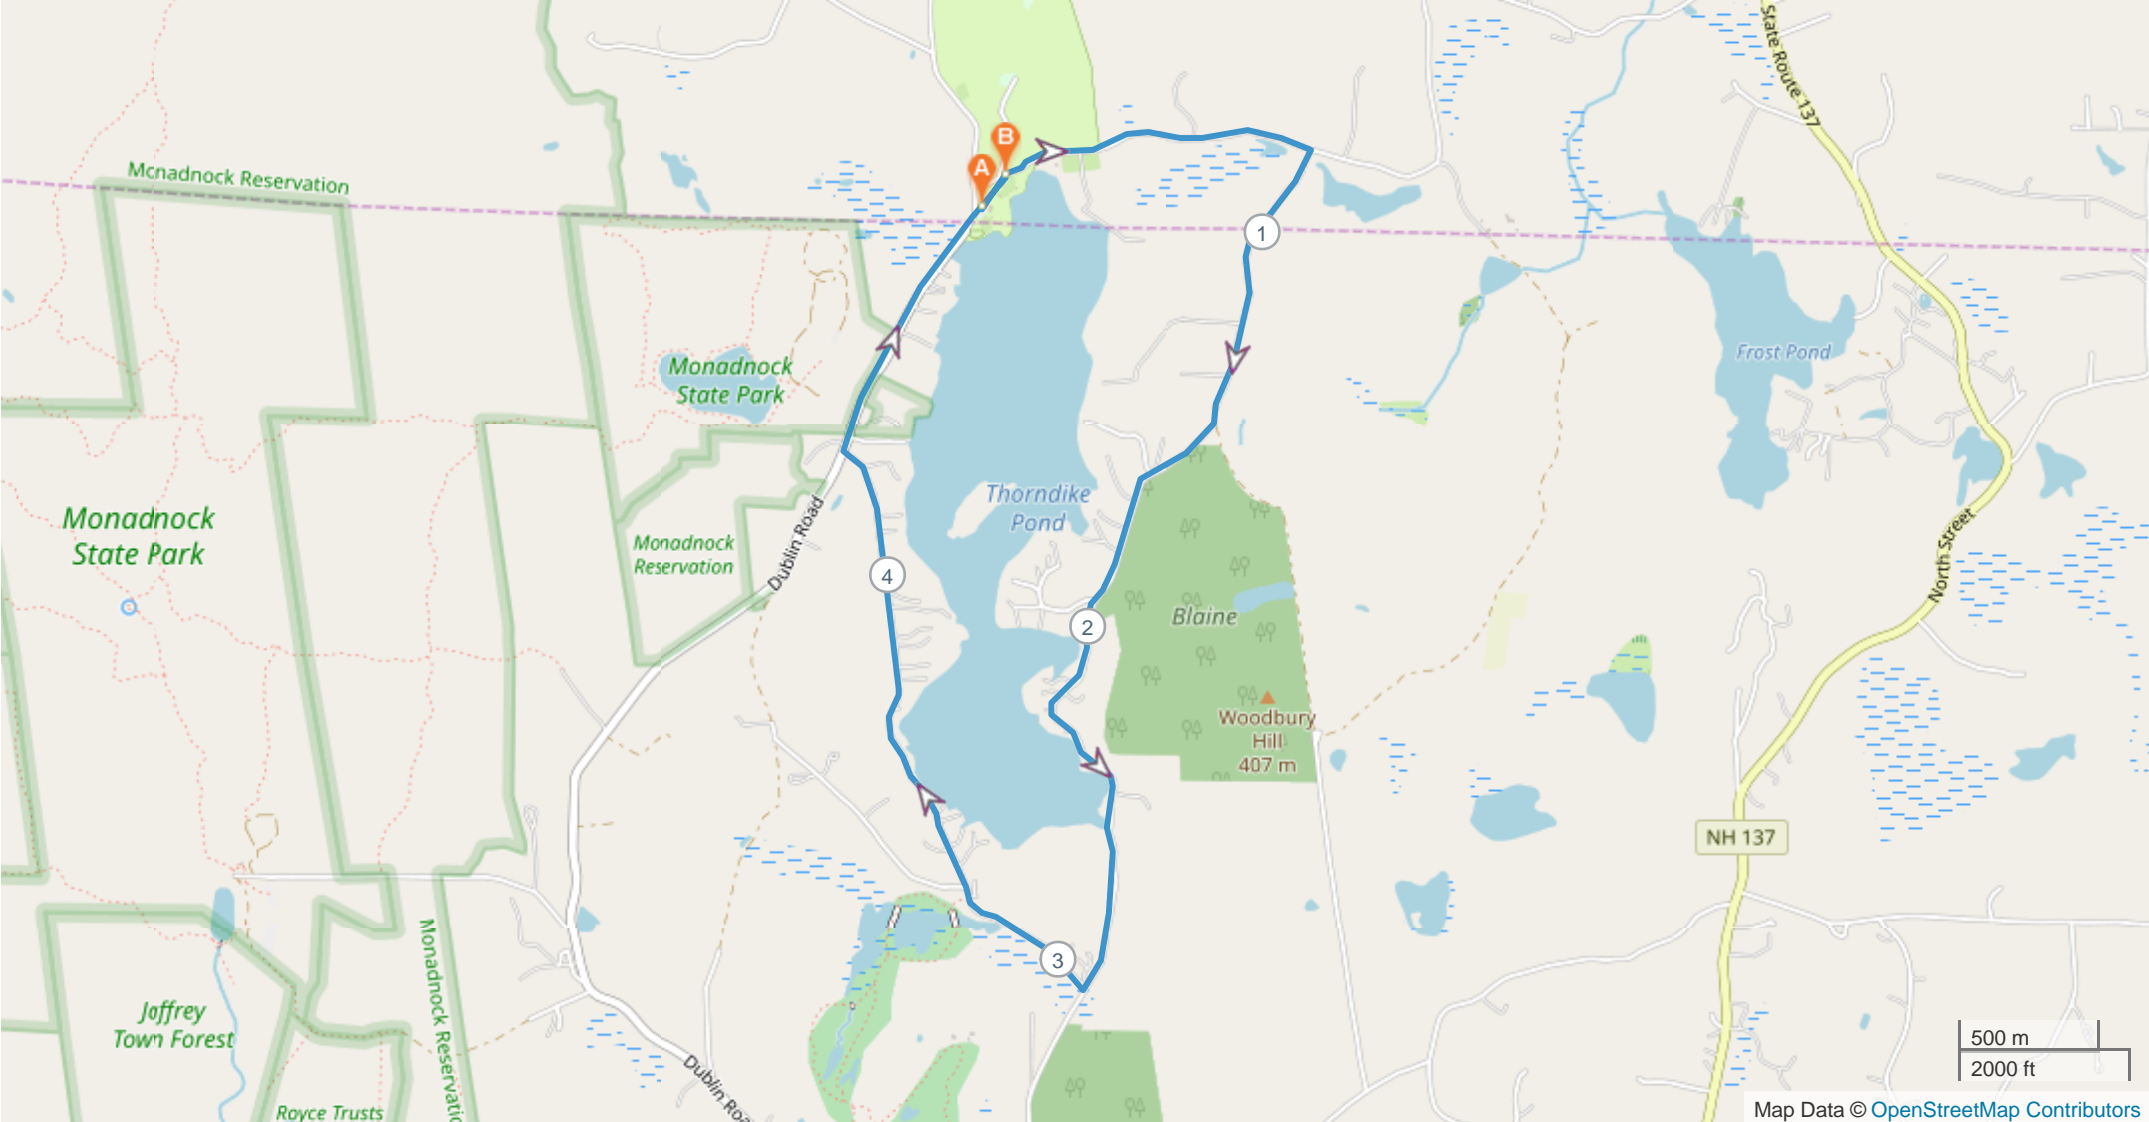

Unnamed Route

ROUTE DIRECTIONS

No	Miles	Turn	Directions
1	0.793	→	Turn right onto Thorndike Pond Road
2	2.906	↘	Turn sharp right onto Gilson Road
3	4.293	→	Turn right onto Dublin Road
4	5.000		FINISH